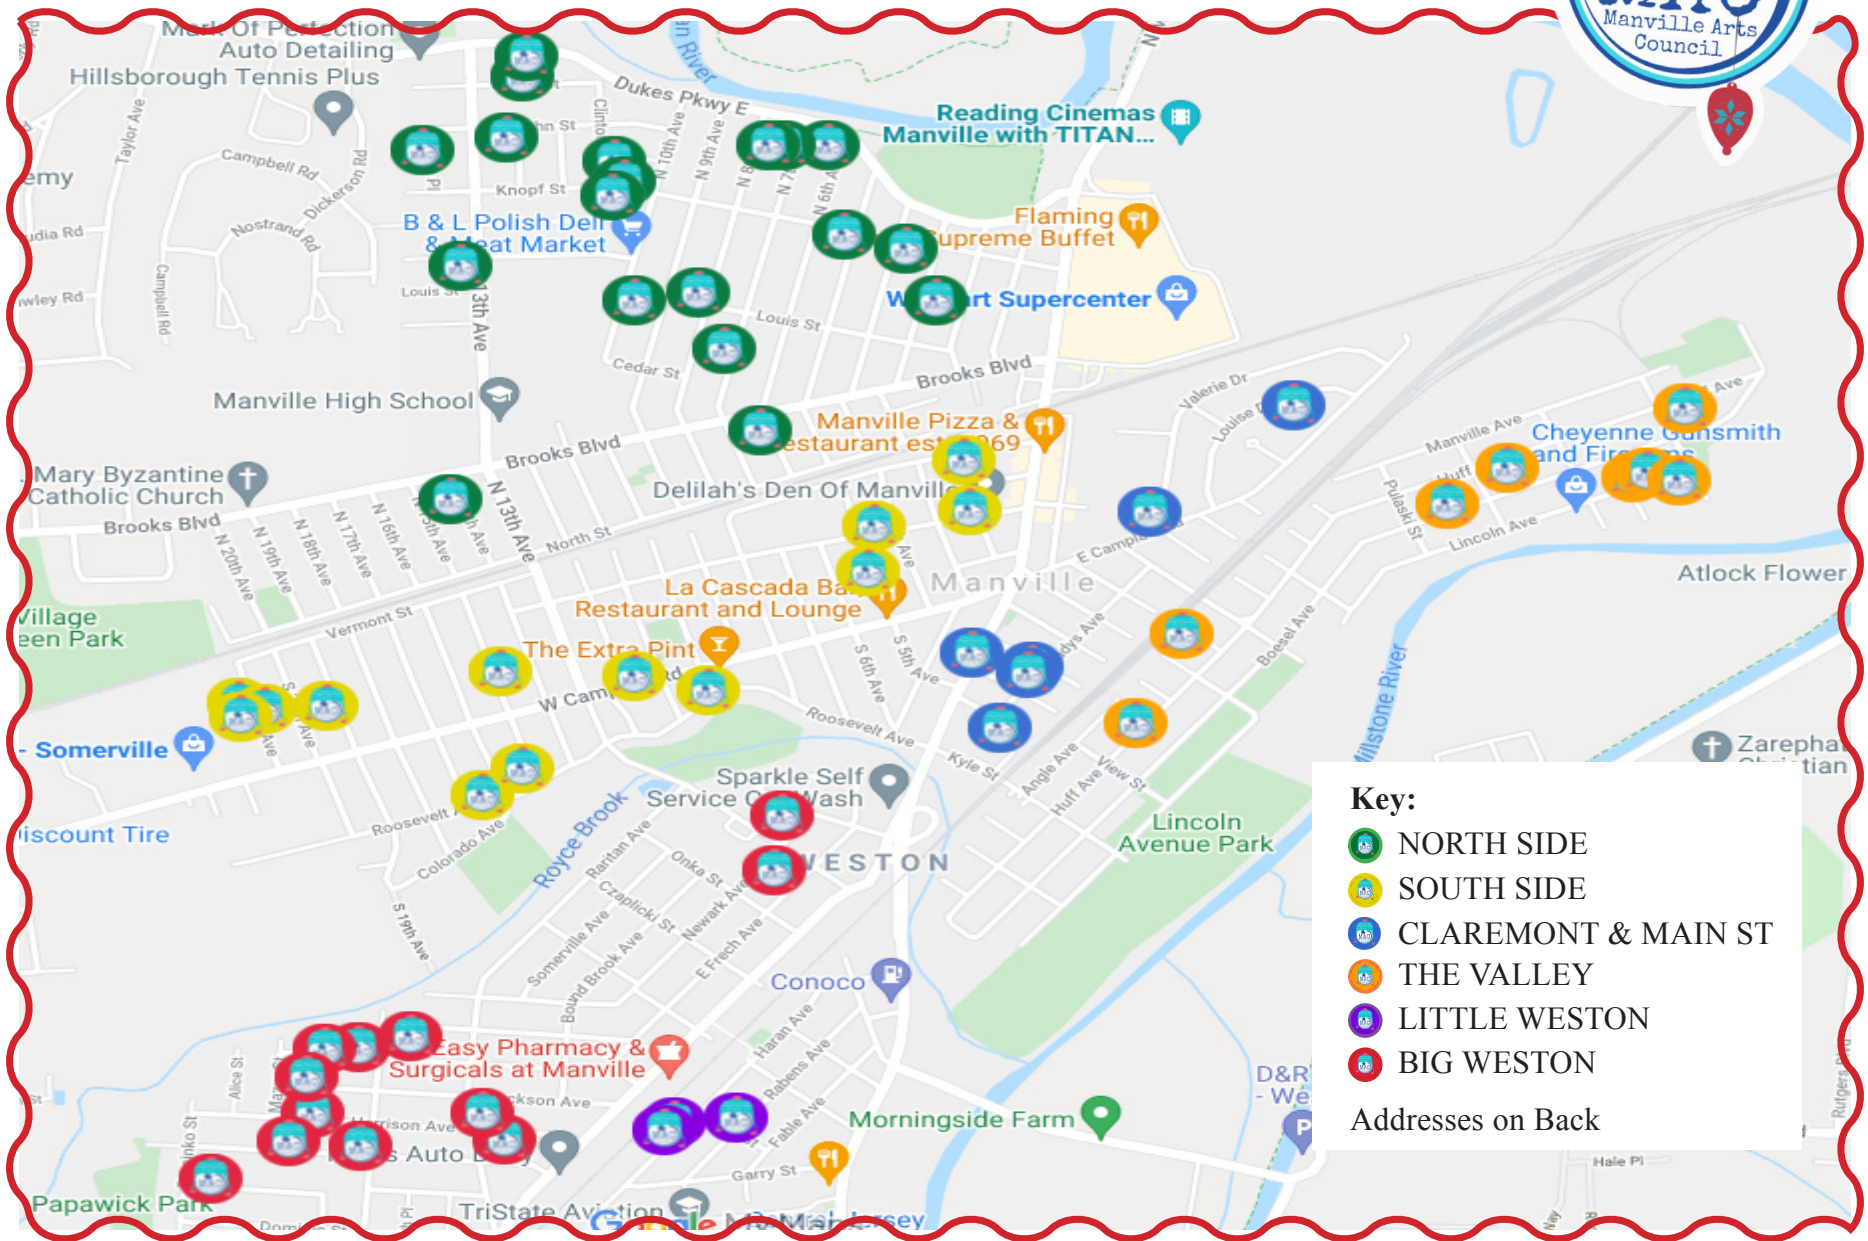

An interactive map can be found on our website at www.ManvilleArts.org.